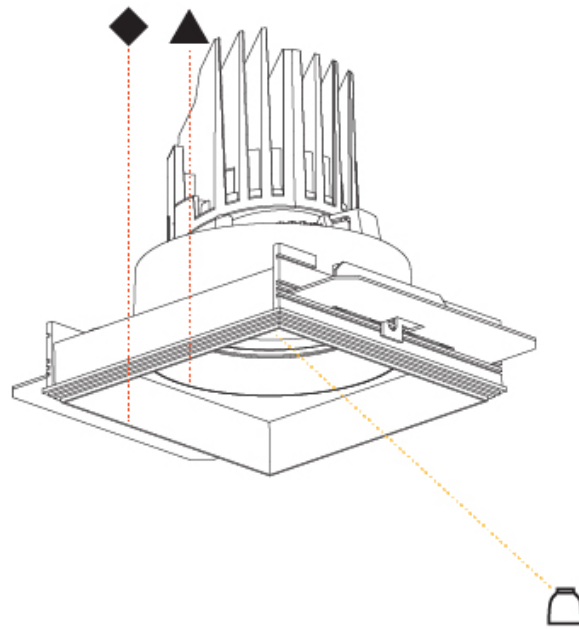

#### PHYSICAL

Shape: Square  
 Diameter (mm): 95  
 Diameter (in): 3 3/4  
 Length (mm): 106  
 Length (in): 4 3/16  
 Width (mm): 106  
 Width (in): 4 3/16  
 Height (mm): 134  
 Height (in): 5 1/4  
 Ceiling Thickness (mm): 10 / 12.5 / 15 / 25  
 Ceiling Thickness (in): 3/8 or 1/2 or 9/16 or 1  
 Min. Recessing Depth (mm): 150  
 Min. Recessing Depth (in): 5 7/8  
 Light Distribution: Adjustable / Downlight  
 Weight (kg): 0.655  
 Weight (lbs): 1.44  
 Fixture Finish: SSR / BKV / CWI / CRY / HAB / UFT / ITA / RUA / FTG / MYG / LOD / PUS / FRO / FUP / KIA / POP / BLS / SPG / MEY / GOH / GUM / CHC / COM / ABZ / JAG / OBR / MOS / ROR  
 Fixture Material: Aluminum Die Cast  
 Cut-out Measurements: 120mm / 4 3/4" x 120mm / 4 3/4"  
 Upon Request: Unique Ceiling Thickness

## BIONIQ SQUARE ADJUSTABLE TRIMLESS

A37887-

PROJECT

TYPE

SPECIFIER

QUANTITY

DATE

PROJECT
TYPE
SPECIFIER
QUANTITY
DATE