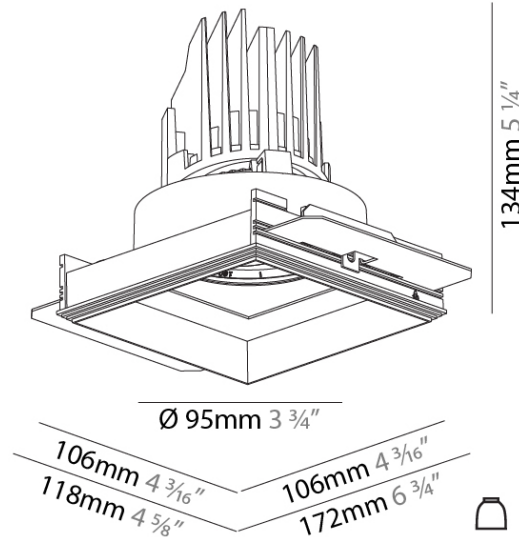

ELECTRICAL

Lamp Type: LED (Zhaga Standard)
Input Wattage (W): 15.5
Total Output Wattage (W): 14.5
Dimming: Tri-Mode (Non-Dimming and Phase Dimming (120Vac only) and 0-10V Dimming)
Driver Included: No
Driver Location: Recessed Housing
Driver Type: Constant Current - Universal
Driver Class: Class 2
Housing: See components
Input Voltage (V): 120 - 277
Constant Current (MA): 500

LED

Number of LEDs: 1
Color Temperature (°K): 2700 / 3000 / 3500 / 4000
Max. Delivered Lumen (lm): 940 / 980 / 1029 / 1050
Nominal Lumen (lm): 1386 / 1438 / 1511 / 1542
CRI: >90 CRI
Efficiency (%): 87.9 / 88.4 / 87.9
Lamp Life (hrs): 50000
Upon Request: RGB-W Tunable White Special Color Temperature Special LED

OPTICAL

Reflector: 20 / 40 / 60
Adjustability: Rotational 355°; Tilt 30°
Upon Request: Special Beam Angles

RATINGS AND CERTIFICATIONS

Zaneen Inc. © 2022, 10000 100th Ave S, Suite 3382, F 416-247-9319, www.zaneen.com

Available for international specifications by adding "INT" at the end of the existing Model #. For assistance on 'custom' specifications, contact zteam@zaneen.com. In a constant effort to supply the best product, we reserve the right to change specifications or materials without notice. The most recent specification sheets are found at zaneen.com
IP rating: IP20